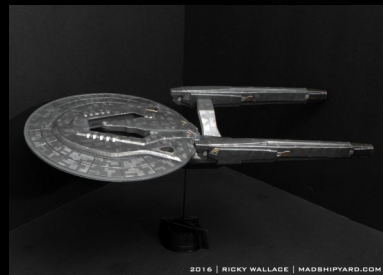

MADMAN'S SHIPYARD

2018 MODEL CATALOG

2016 | RICKY WALLACE | MADSHOPYARD.COM